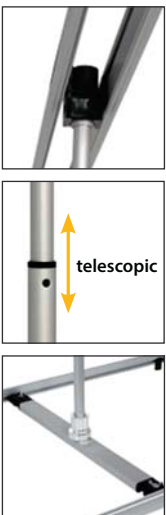

L - BANNER

1

L-Banner Navas

Lightweight L-Banner.

Material: Aluminium, fiberglass.

	QTY	N.W (kg)	G.W (kg)	C.B.M.	Size(mm)
Packing	10	7	10	0.07	340x240x930
Uni.	1	0.70	1	0.012	110x110x1000

10.001 **600x1840mm**

L-Banner Sella

Double sided

Double sided L-Banner. Economical and lightweight.

Material: Aluminium, plastic parts.

	QTY	N.W (kg)	G.W (kg)	C.B.M.	Size(mm)
Packing	5	12.5	15	0.048	230x200x1050
Uni.	1	1.65	1.80	0.009	100x100x920

10.437 **800x1800mm**

L-Banner Bonn

telescopic

Adjustable

Lightweight L-Banner.

Material: Aluminium, plastic parts.

	QTY	N.W (kg)	G.W (kg)	C.B.M.	Size(mm)
Packing	1	1.25	1.40	0.0023	200x125x950

10.575 **800x1800mm**